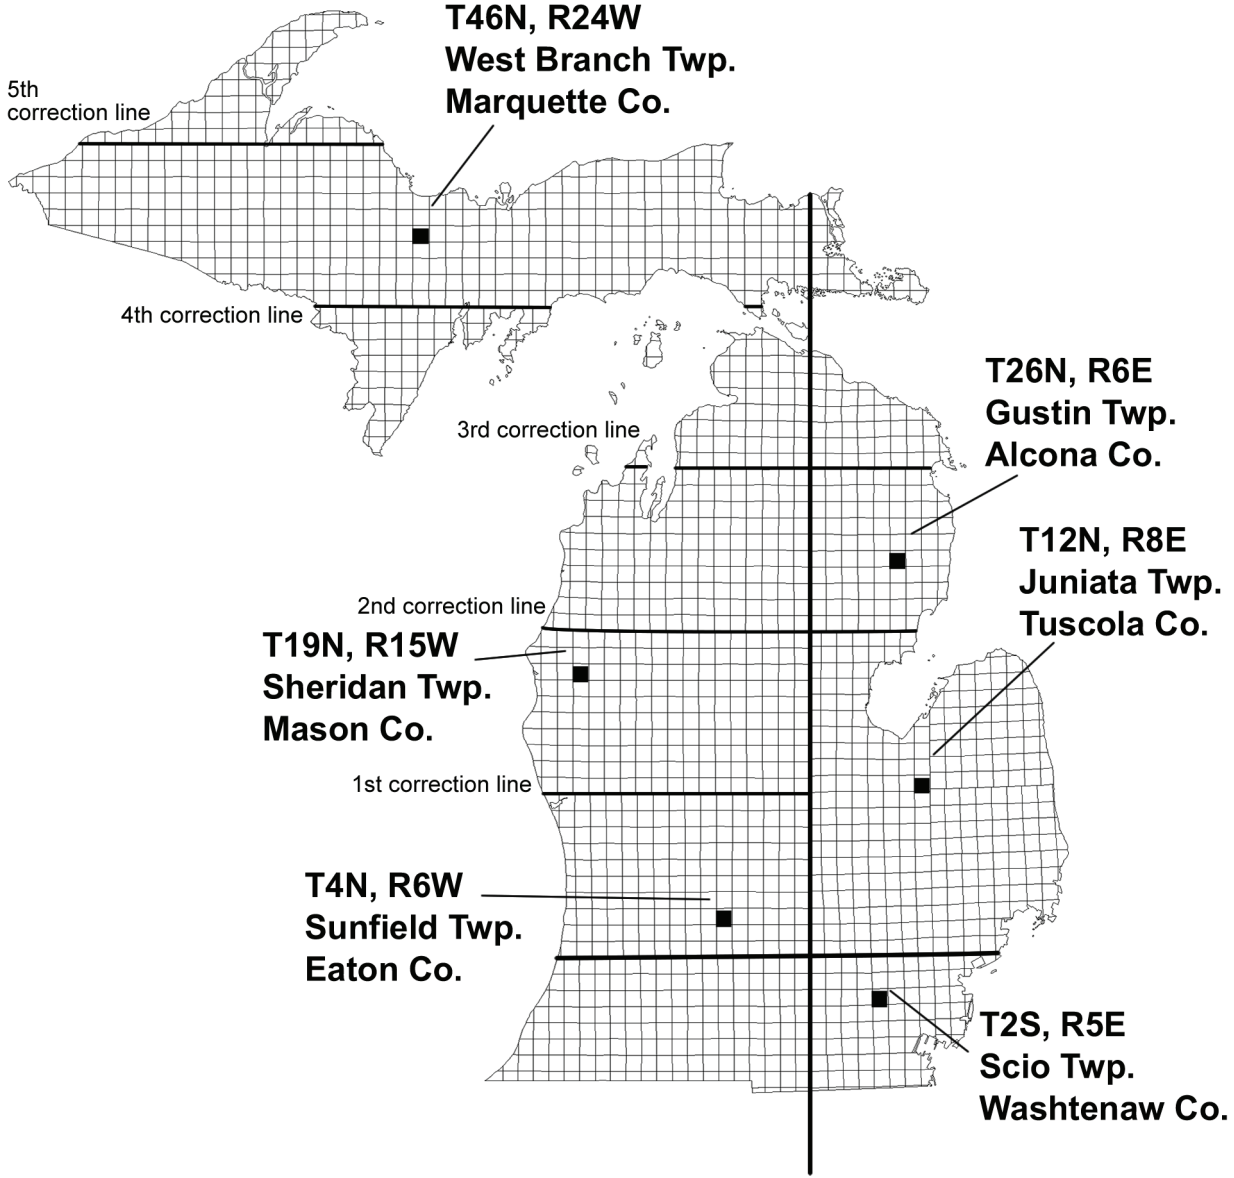

Township and Range System (U.S. Public Land Survey)

T46N, R24W
West Branch Twp.
Marquette Co.

5th
correction line

4th correction line

3rd correction line

T26N, R6E
Gustin Twp.
Alcona Co.

2nd correction line

T12N, R8E
Juniata Twp.
Tuscola Co.

T19N, R15W
Sheridan Twp.
Mason Co.

1st correction line

T4N, R6W
Sunfield Twp.
Eaton Co.

T2S, R5E
Scio Twp.
Washtenaw Co.